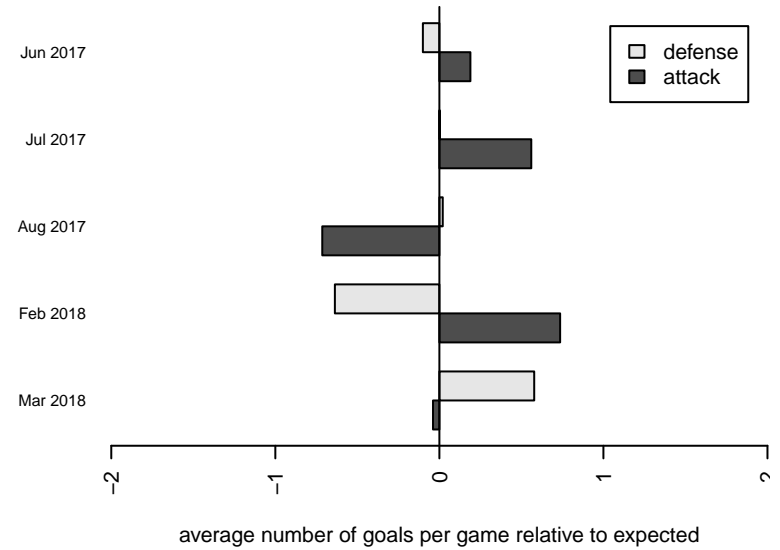

Performance relative to 13 month average