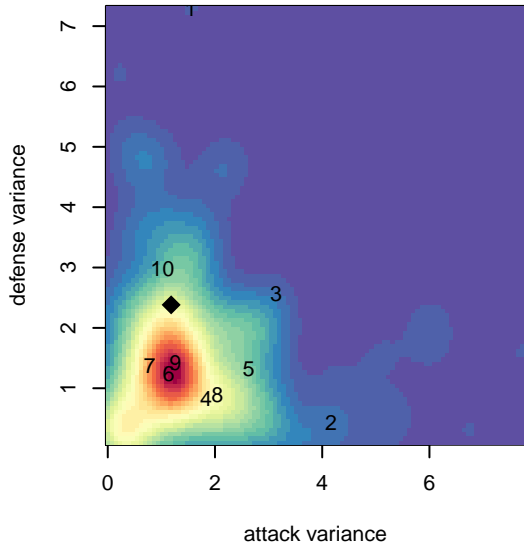

**attack and defense variance (black dot)
relative to other teams
and top 10 in region**