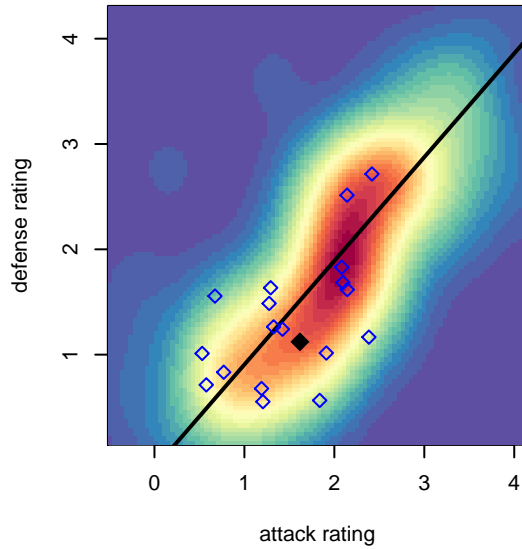

Venues played:  
 2017 Clash At the Border Gold/Silver/Bronze  
 2017 PCU Summer Classic Bronze  
 2017 Oswego Nike Cup Silver U16  
 2017 Mt Hood Challenge U16 Silver  
 2017 Summer Slam U15/U16 Bronze  
 2017 PTT Winter G02 Division 1 White

**Oregon Trails FC Fusion G02**  
 Dots are actual minus expected GF (blue circles) and GA (red triangles).  
 Blue line is smoothed change in attack strength. Red is smoothed change in defense strength.

**attack and defense variance (black dot)  
relative to other teams  
and top 10 in region**

**attack and defense rating  
relative to others at age  
and all opponents in last 13 months**

**Performance relative to 13 month average**