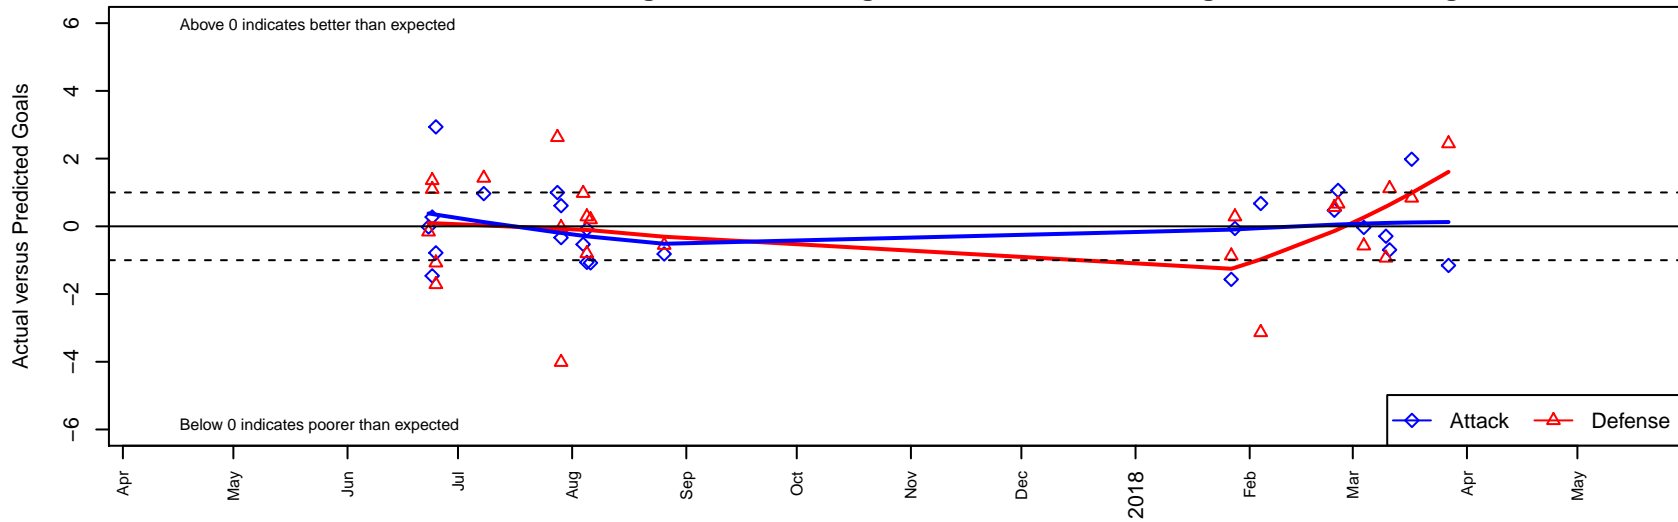

# Oregon Trails FC Fusion G02

, OR  
 G02 total strength=1195  
 attack=5.04 defense=3.07  
 spr league = PTT Win G02 Div 1 White

alt names used:  
 OREGON CITY OTFC FUSION  
 OREGON CITY OTFC FUSION  
 OREGON CITY OTFC FUSION (OR)  
 OREGON CITY OTFC FUSION 02G  
 OTFC Fusion Red 02G  
 OTFC 02G Fusion Red

Venues played:  
 2017 Clash At the Border Gold/Silver/Bronze  
 2017 PCU Summer Classic Bronze  
 2017 Oswego Nike Cup Silver U16  
 2017 Mt Hood Challenge U16 Silver  
 2017 Summer Slam U15/U16 Bronze  
 2017 PTT Winter G02 Division 1 White

**Oregon Trails FC Fusion G02**  
 Dots are actual minus expected GF (blue circles) and GA (red triangles).  
 Blue line is smoothed change in attack strength. Red is smoothed change in defense strength.

**attack and defense variance (black dot)  
relative to other teams  
and top 10 in region**

**attack and defense rating  
relative to others at age  
and all opponents in last 13 months**

**Performance relative to 13 month average**