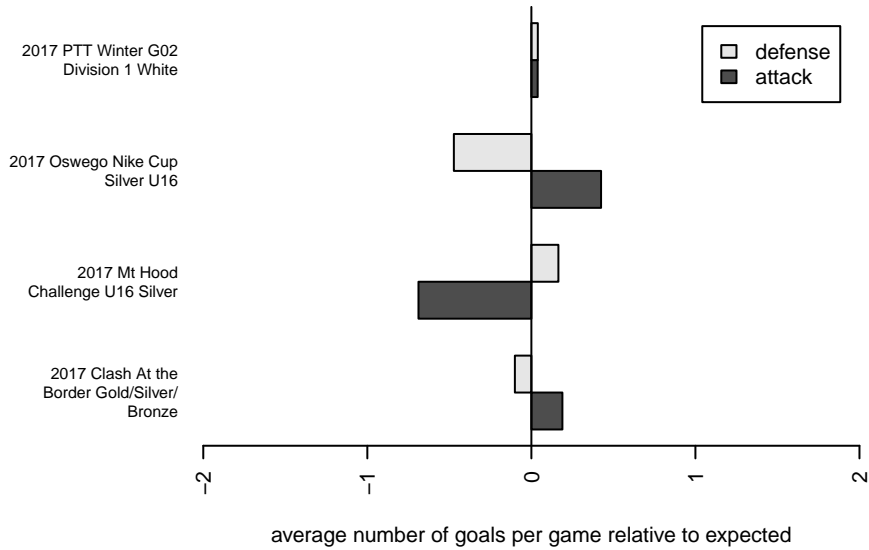

**Oregon Trails FC Fusion G02**  
 Dots are actual minus expected GF (blue circles) and GA (red triangles).  
 Blue line is smoothed change in attack strength. Red is smoothed change in defense strength.

**attack and defense variance (black dot)  
relative to other teams  
and top 10 in region**

**attack and defense rating  
relative to others at age  
and all opponents in last 13 months**

**Performance relative to 13 month average**